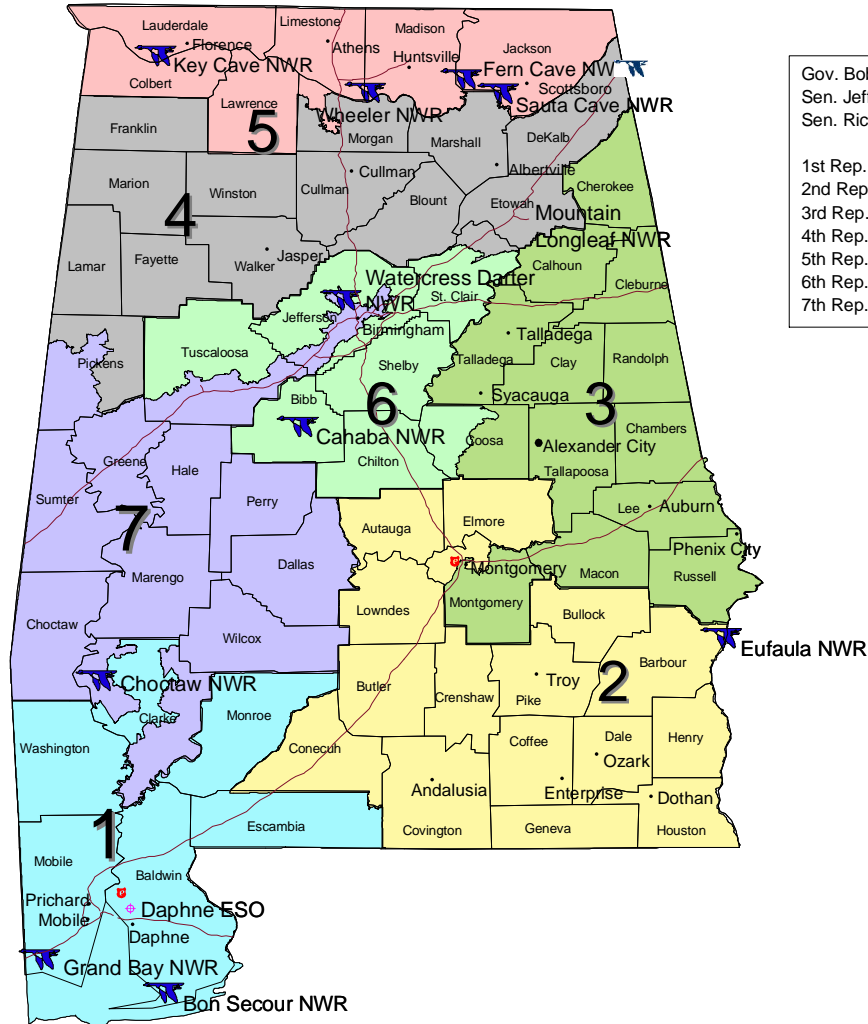

Alabama Congressional Districts

- Gov. Bob Riley (R)
 Sen. Jeff Sessions (R)
 Sen. Richard Shelby (R)
- 1st Rep. Jo Bonner (R)
 2nd Rep. Terry Everett (R)
 3rd Rep. Mike Rogers (R)
 4th Rep. Robert Aderholdt (R)
 5th Rep. Robert "Bud" E. Cramer, Jr. (D)
 6th Rep. Spencer Bachus (R)
 7th Rep. Artur Davis (D)

-  National Wildlife Refuge
-  Law Enforcement Office
-  Ecological Services Field Office (ESO)
-  National Fish Hatchery